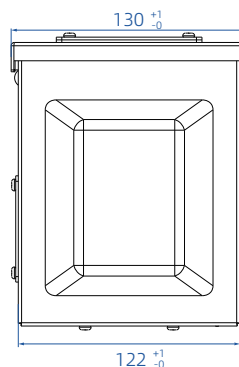

30 Amps 125 Volt RV Power Outlet Box : RM30DFPB

FEATURES

- The power outlet box is designed to provide a safe and reliable power source for RVs or campers.
- Durable product with high safety factor, the protective cover can be locked to protect against rain and snow, avoiding electric shock
- Easy to use, no drilling required, three standard hole sizes (1/2-inch, 3/4-inch, 1-inch) are pre-drilled for selection and can be easily screwed onto the washer
- Plenty of room in the box for large handle RV outlets or 10 gauge cords

SPECIFICATIONS

Material	Iron
Color	Grey
Rated Operating Current	30 Amps
Rated Operating Voltage	125 V
Socket Type	NEMA TT-30R receptacle
Standards	UL498/CSA C22.2#42:2010
Certifications	ETL
Control Number	E3126867
Warranty	1 Year Limited

Unit: mm

Note: The picture is for reference only. Detailed information refers to the actual product.