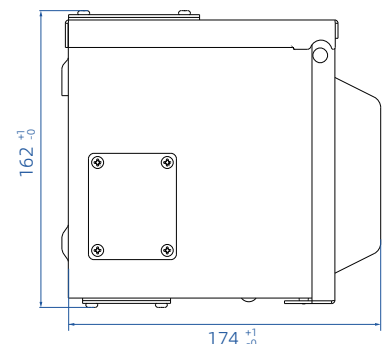

30 Amps 125 Volt RV Power Outlet Box : RM30DFPB

FEATURES

- The power outlet box is designed to provide a safe and reliable power source for RVs or campers.
- Durable product with high safety factor, the protective cover can be locked to protect against rain and snow, avoiding electric shock
- Easy to use, no drilling required, three standard hole sizes (1/2-inch, 3/4-inch, 1-inch) are pre-drilled for selection and can be easily screwed onto the washer
- Plenty of room in the box for large handle RV outlets or 10 gauge cords

SPECIFICATIONS

Material	Iron
Color	Grey
Rated Operating Current	30 Amps
Rated Operating Voltage	125 V
Socket Type	NEMA TT-30R receptacle
Standards	UL498/CSA C22.2#42:2010
Certifications	ETL
Control Number	E3126867
Warranty	1 Year Limited

Unit: mm

Note: The picture is for reference only. Detailed information refers to the actual product.