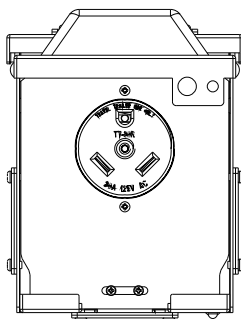

30 Amps 125 Volt RV Power Outlet Box : RM30DFPB

FEATURES

- The power outlet box is designed to provide a safe and reliable power source for RVs or campers.
- Durable product with high safety factor, the protective cover can be locked to protect against rain and snow, avoiding electric shock
- Easy to use, no drilling required, three standard hole sizes (1/2-inch, 3/4-inch, 1-inch) are pre-drilled for selection and can be easily screwed onto the washer
- Plenty of room in the box for large handle RV outlets or 10 gauge cords

SPECIFICATIONS

Material	Iron
Color	Grey
Rated Operating Current	30 Amps
Rated Operating Voltage	125 V
Socket Type	NEMA TT-30R receptacle
Standards	UL498/CSA C22.2#42:2010
Certifications	ETL
Control Number	E3126867
Warranty	1 Year Limited

Unit: mm

Note: The picture is for reference only. Detailed information refers to the actual product.